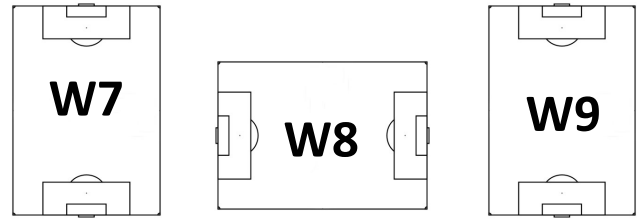

Tournament parking
$5 per day/per vehicle or $10 for the weekend.
Now accepting cash & cards!

☒ Roast Coffee will be located on the corner of Pjn.

☒ Romero's Taco truck, tourney apparel and other vendors will be inside SSPS.