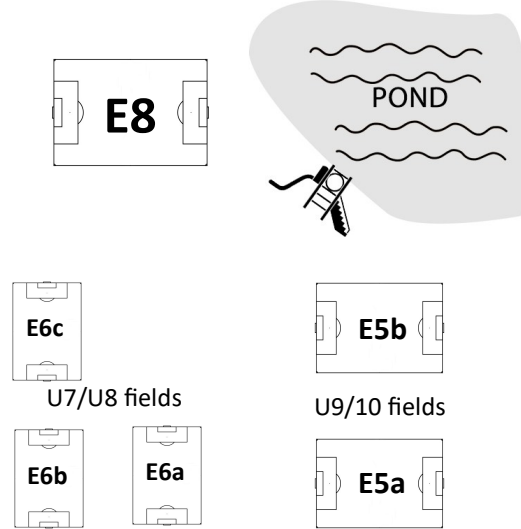

Tournament parking
$5 per day/per vehicle or $10 for the weekend.
Now accepting cash & cards!

☒ Roast Coffee will be located on the corner of Pjn.

☒ Romero's Taco truck, tourney apparel and other vendors will be inside SSPS.