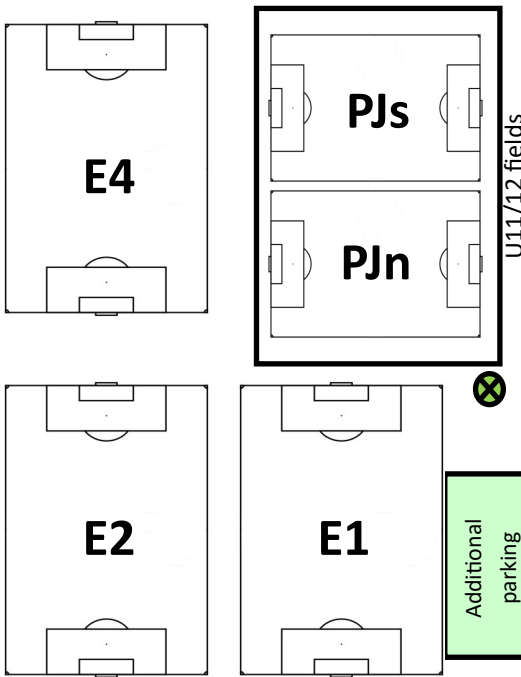

Kohl's Spring Rec Tournament

May 17 and May 18, 2025

Field Map

Tournament parking
 \$5 per day/per vehicle or \$10 for the weekend.
Now accepting cash & cards!

☒ Roast Coffee will be located on the corner of Pjn.

☒ Romero's Taco truck, tourney apparel and other vendors will be inside SSPS.

Children's Wisconsin

Do NOT enter at Good Hope -

Exit only at Good Hope for event parking.

GOOD HOPE ROAD

GOOD HOPE ROAD