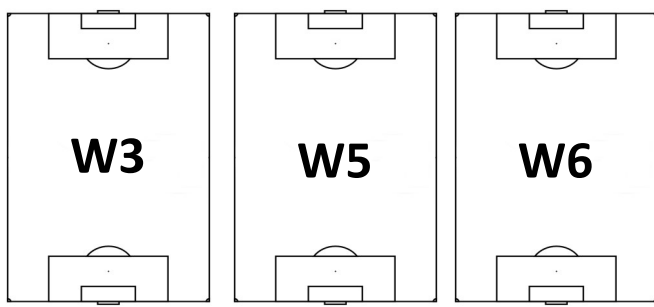

Tournament parking
$5 per day/per vehicle or $10 for the weekend.
Now accepting cash & cards!

☒ Roast Coffee will be located on the corner of Pjn.

☒ Romero's Taco truck, tourney apparel and other vendors will be inside SSPS.