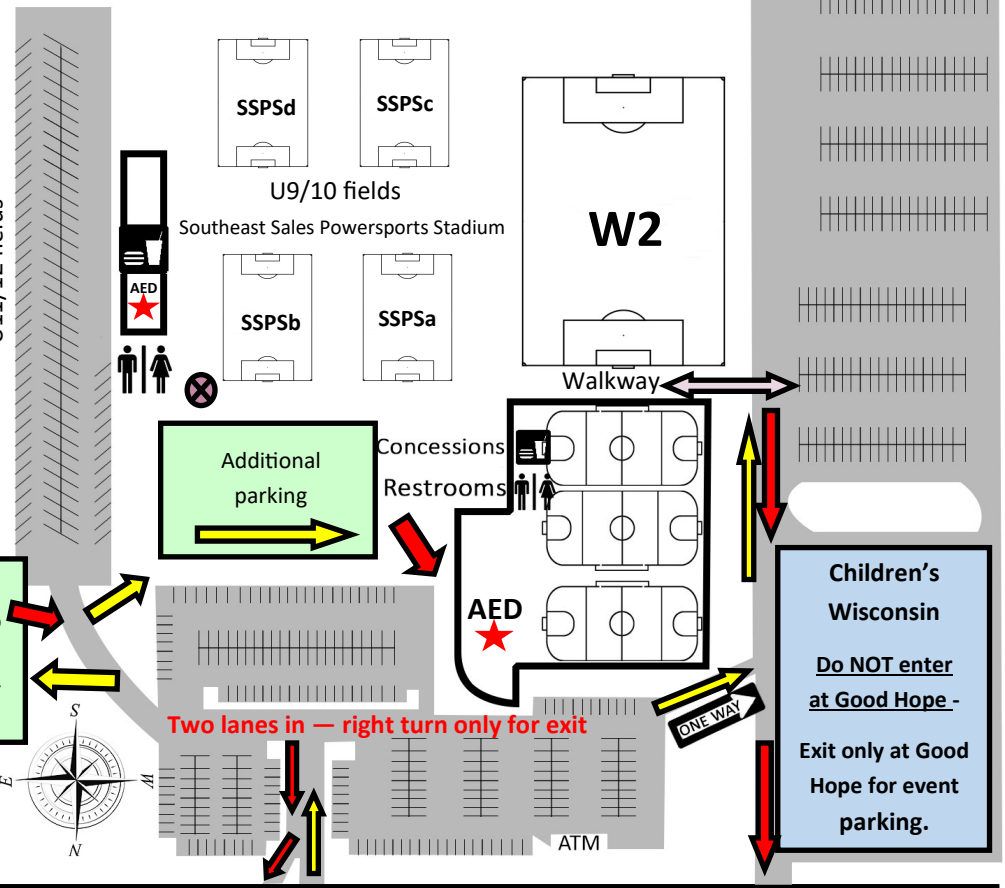

Kohl's Spring Rec Tournament

May 17 and May 18, 2025

Field Map

Tournament parking
 \$5 per day/per vehicle or \$10 for the weekend.
Now accepting cash & cards!

☒ Roast Coffee will be located on the corner of Pjn.

☒ Romero's Taco truck, tourney apparel and other vendors will be inside SSPS.

Children's Wisconsin

Do NOT enter at Good Hope -

Exit only at Good Hope for event parking.

GOOD HOPE ROAD

GOOD HOPE ROAD