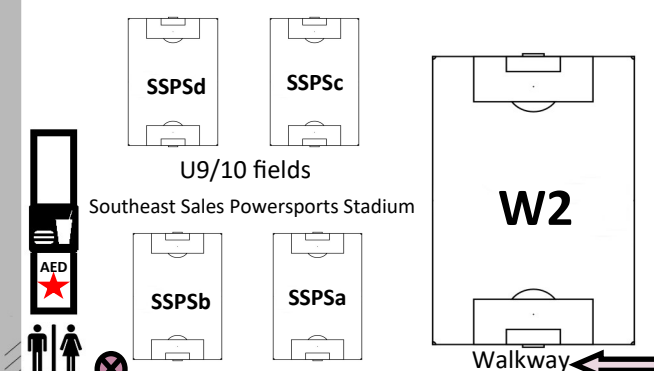

Kohl's Spring Rec Tournament

May 17 and May 18, 2025

Field Map

Tournament parking
 \$5 per day/per vehicle or \$10 for the weekend.
Now accepting cash & cards!

☒ Roast Coffee will be located on the corner of Pjn.

☒ Romero's Taco truck, tourney apparel and other vendors will be inside SSPS.

Children's Wisconsin

Do NOT enter at Good Hope -

Exit only at Good Hope for event parking.

GOOD HOPE ROAD

GOOD HOPE ROAD