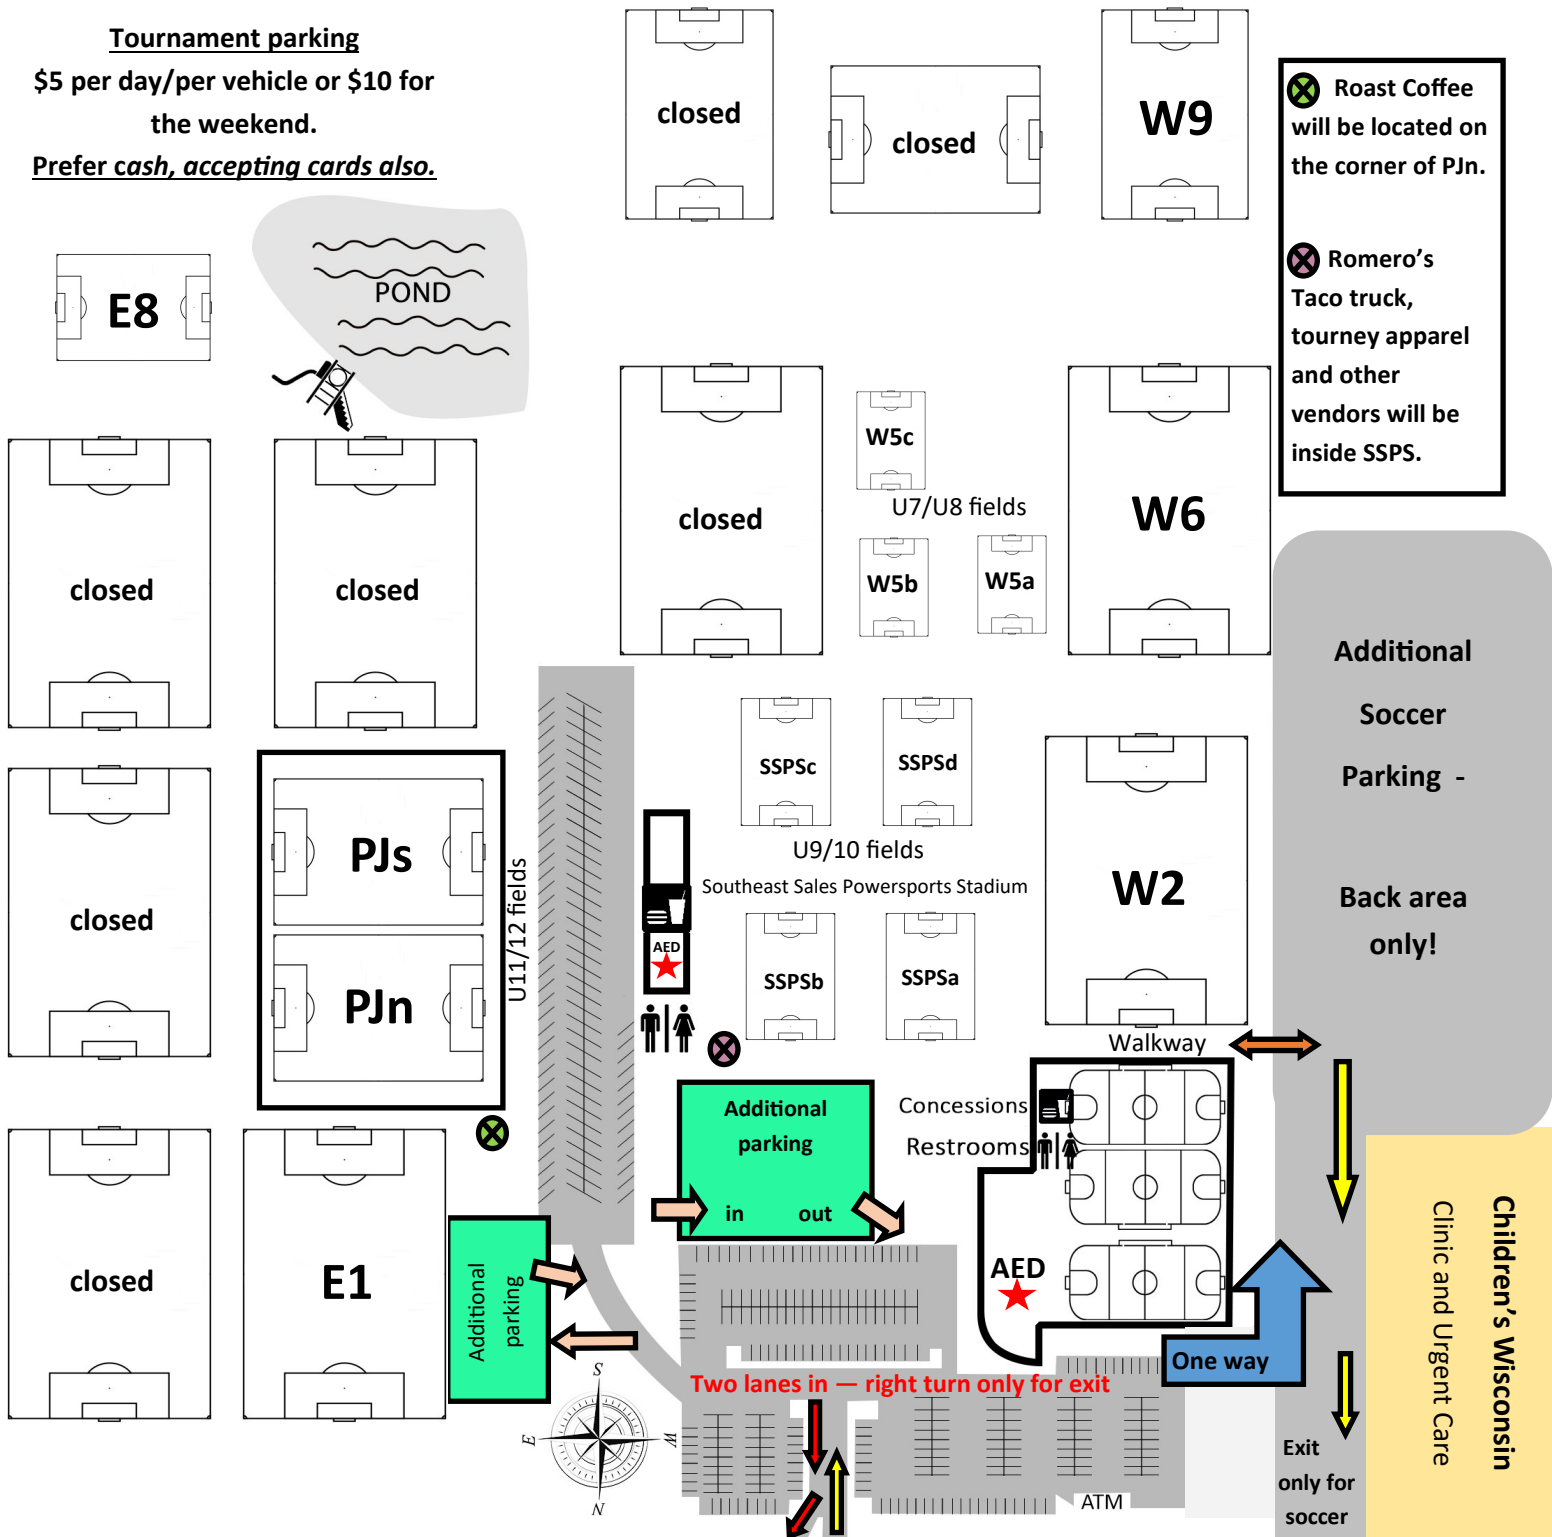

Spring Rec Tournament

May 16 & 17, 2026

Tournament Field Map

Tournament parking
 \$5 per day/per vehicle or \$10 for the weekend.
Prefer cash, accepting cards also.

☒ Roast Coffee will be located on the corner of PjN.

☒ Romero's Taco truck, tourney apparel and other vendors will be inside SSPS.

Additional Soccer Parking - Back area only!

Children's Wisconsin Clinic and Urgent Care

GOOD HOPE ROAD

GOOD HOPE ROAD