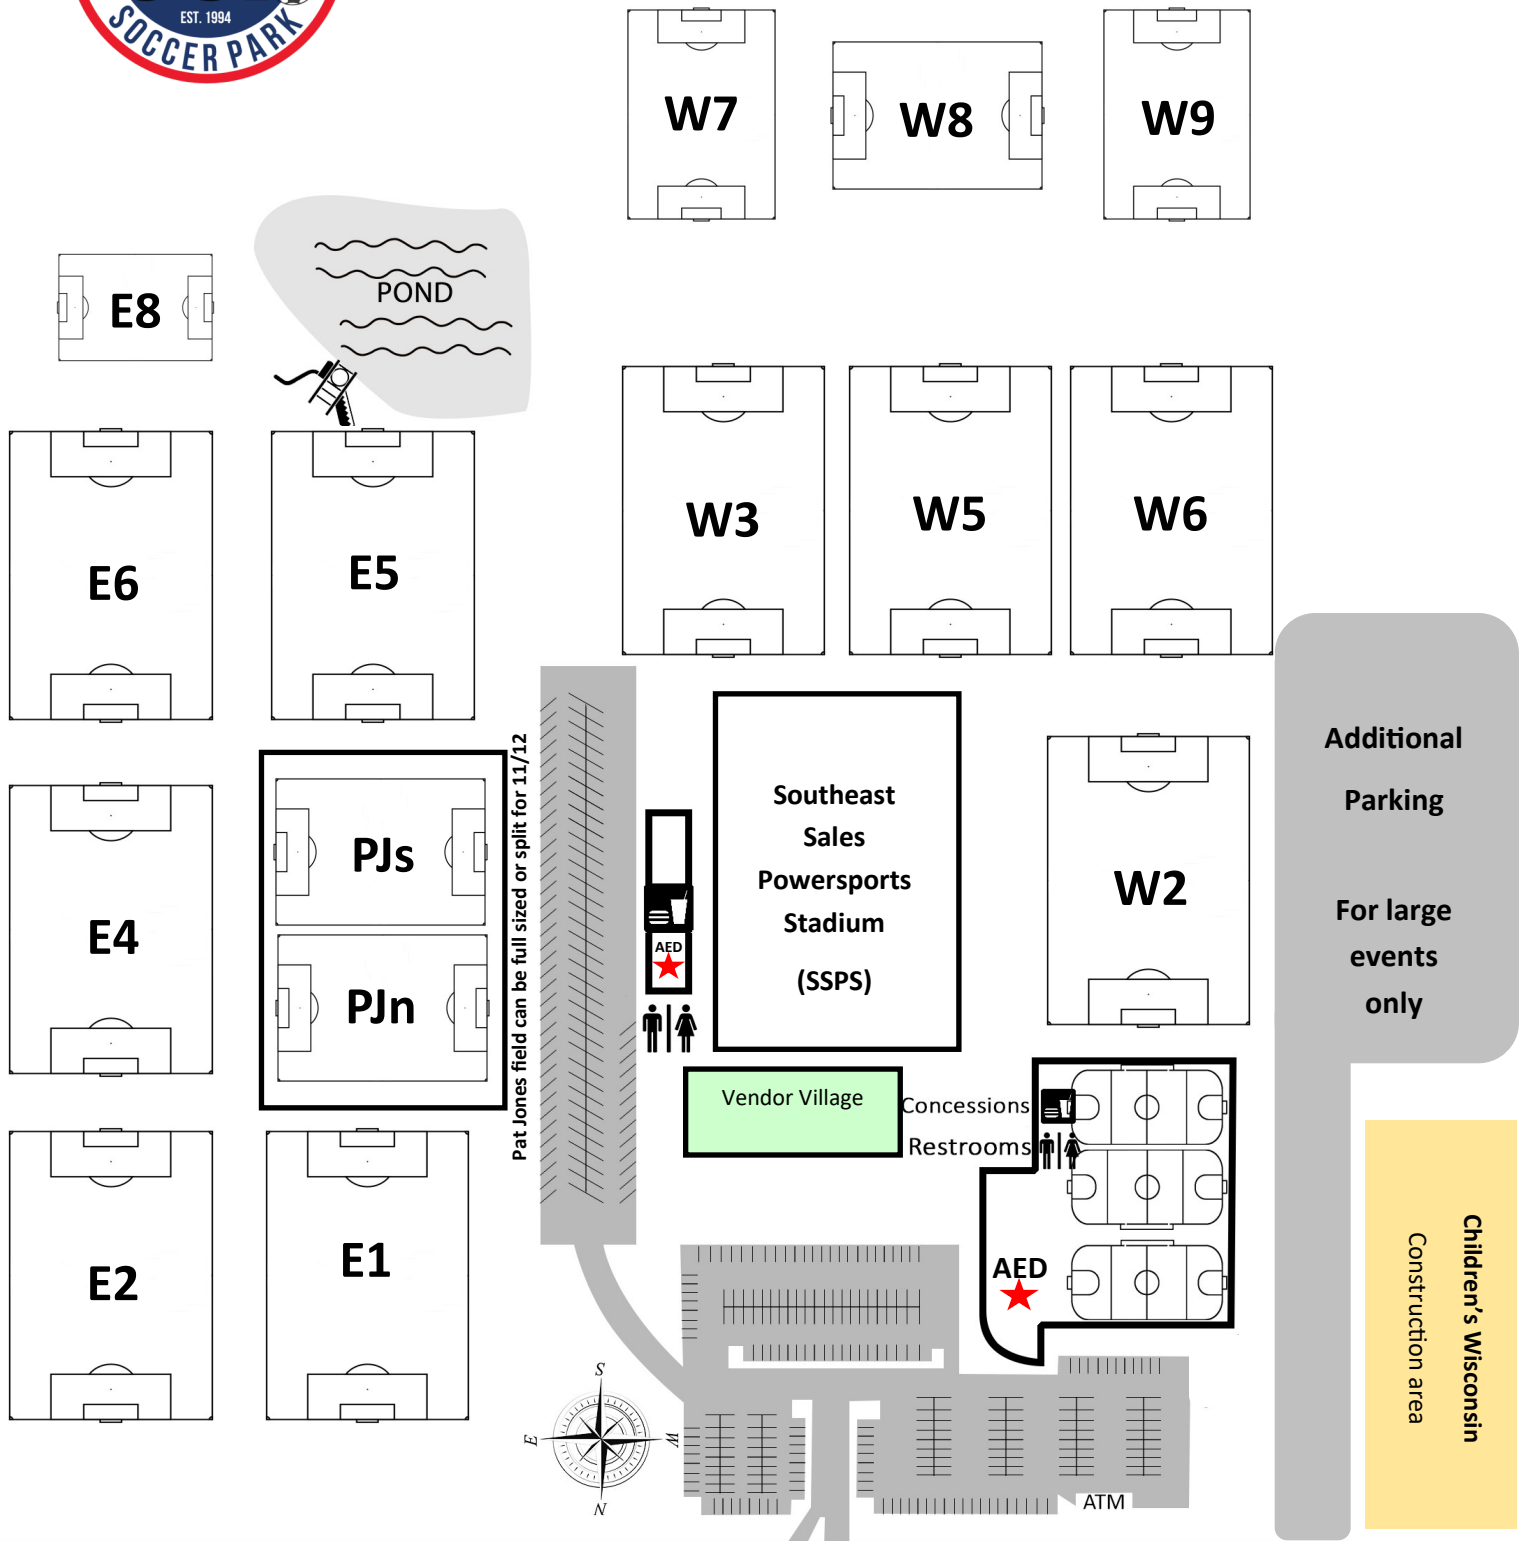

Uihlein Soccer Park

Field Map

GOOD HOPE ROAD

GOOD HOPE ROAD