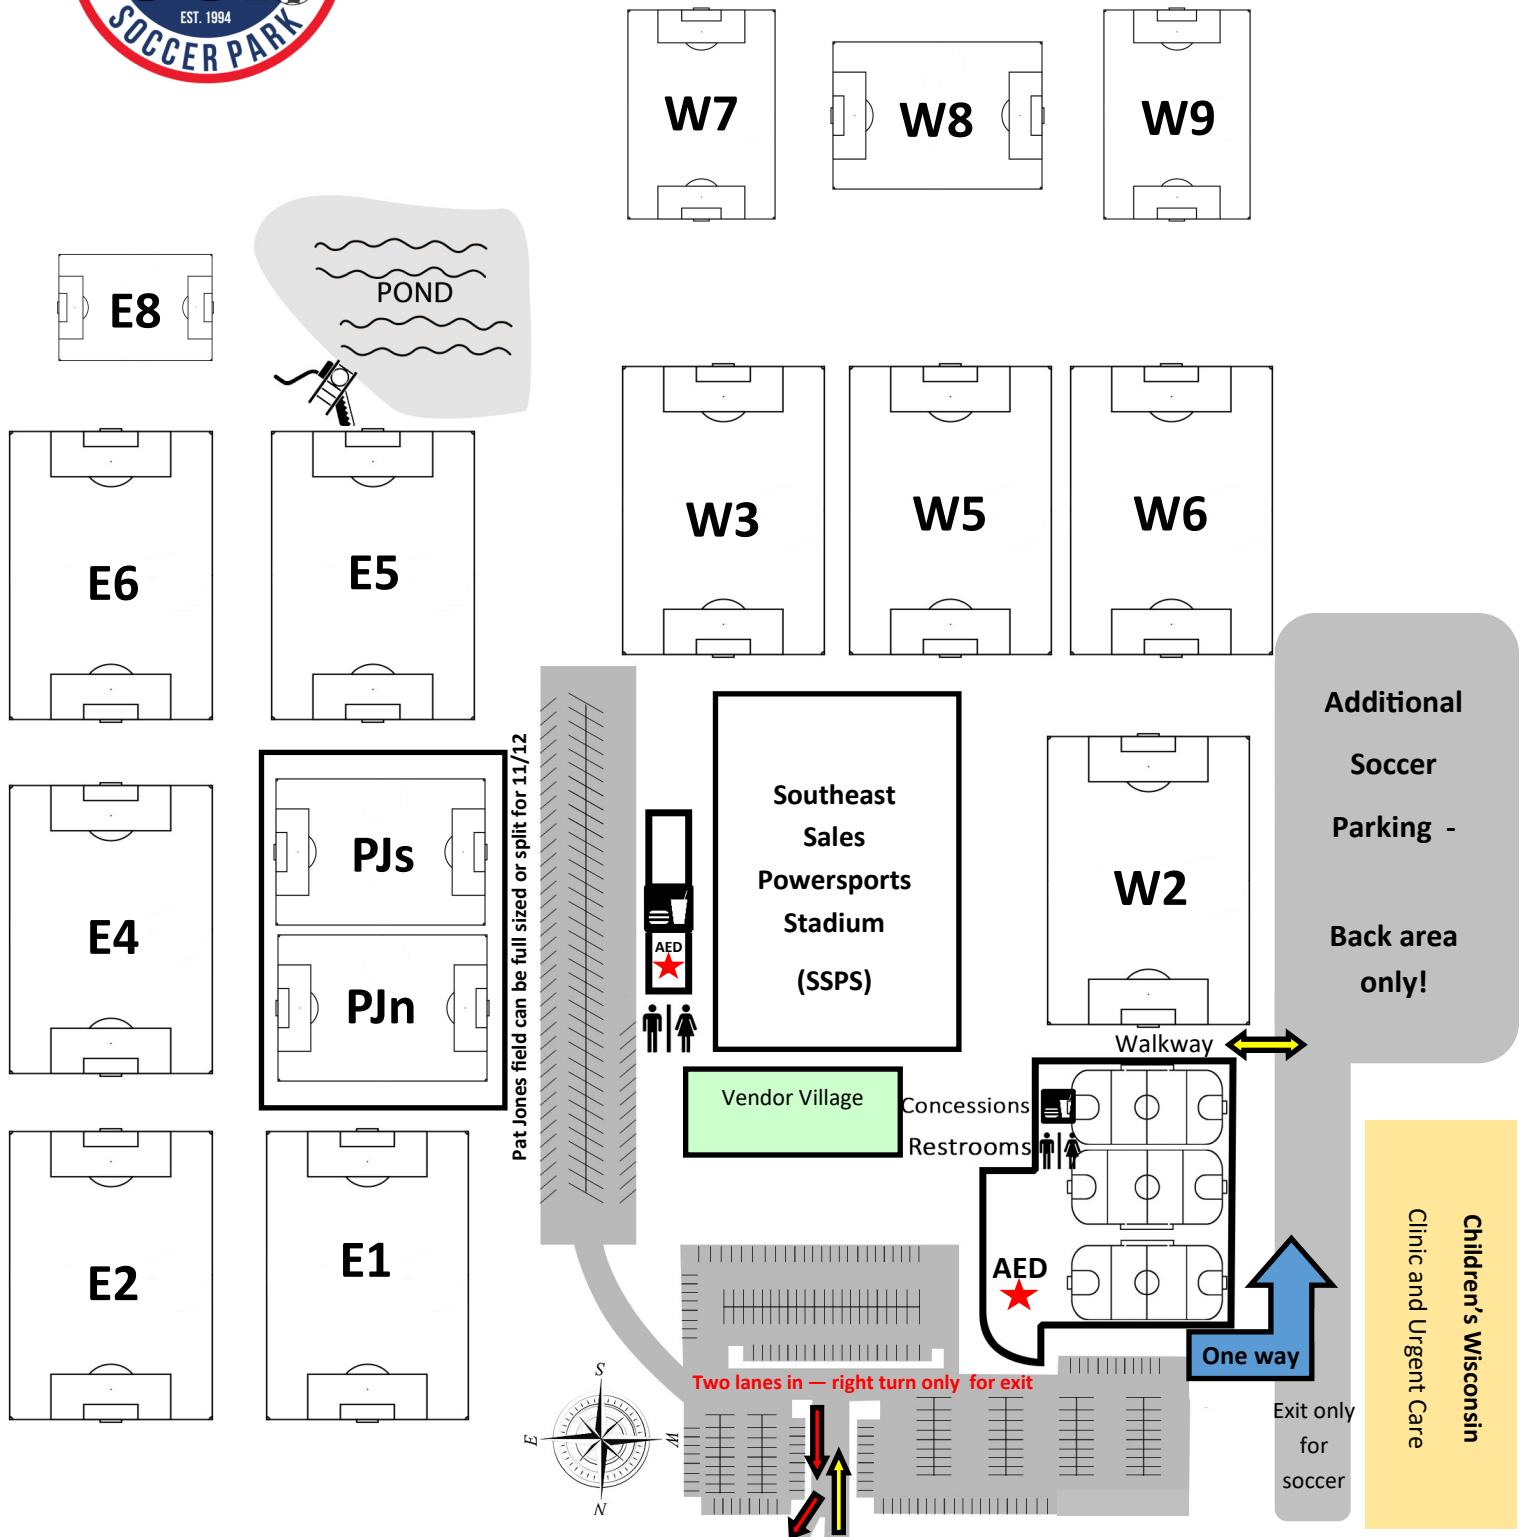

Uihlein Soccer Park

Event Field Map

GOOD HOPE ROAD

GOOD HOPE ROAD