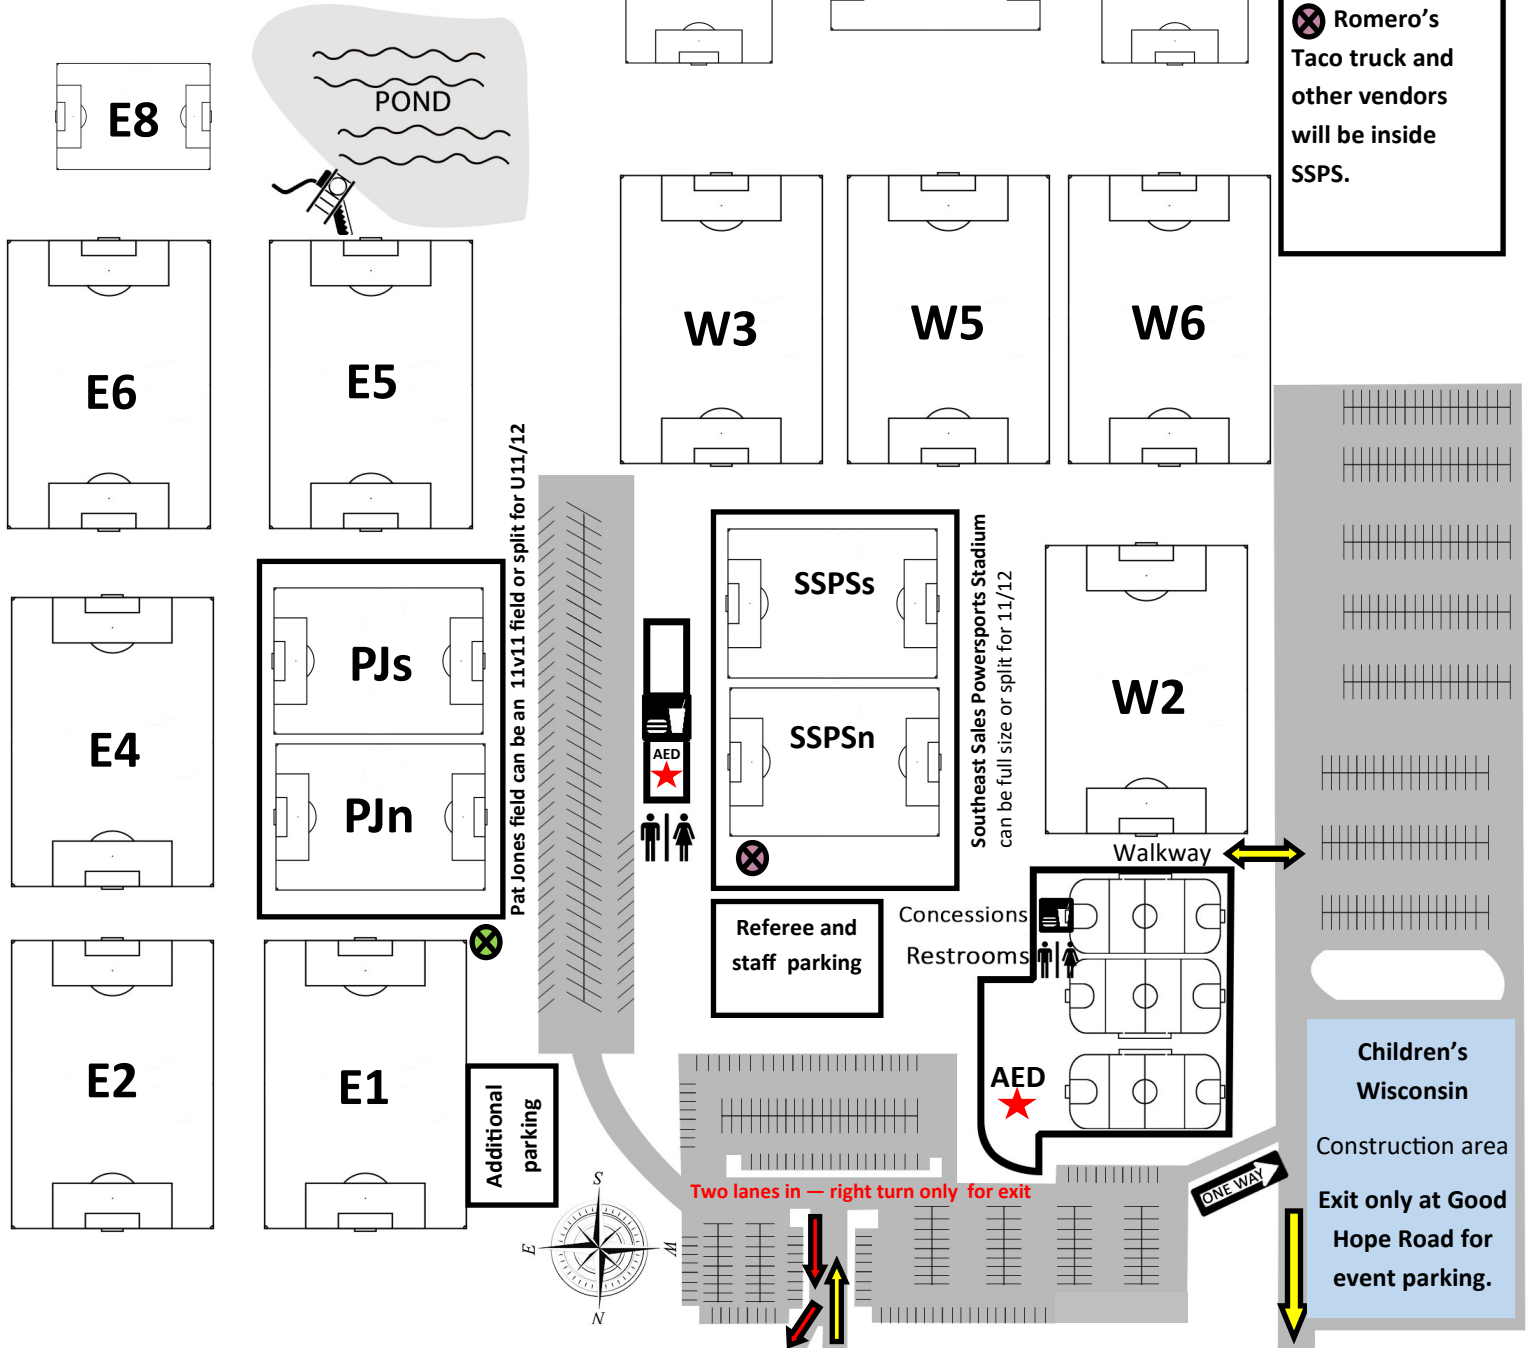

# UIHLEIN SOCCER PARK

Froedtert & Medical College Invitational

April 25, 26 and 27, 2025

**Tournament parking**  
 \$10 per day/per vehicle or \$15  
 for the weekend.  
*Now accepting cash & cards!*

⊗ Roast Coffee will be located on the corner of Pjn.

⊗ Romero's Taco truck and other vendors will be inside SSPSs.

Pat Jones field can be an 11v11 field or split for U11/12

Southeast Sales Powersports Stadium can be full size or split for 11/12

Children's Wisconsin  
 Construction area  
 Exit only at Good Hope Road for event parking.

GOOD HOPE ROAD

GOOD HOPE ROAD