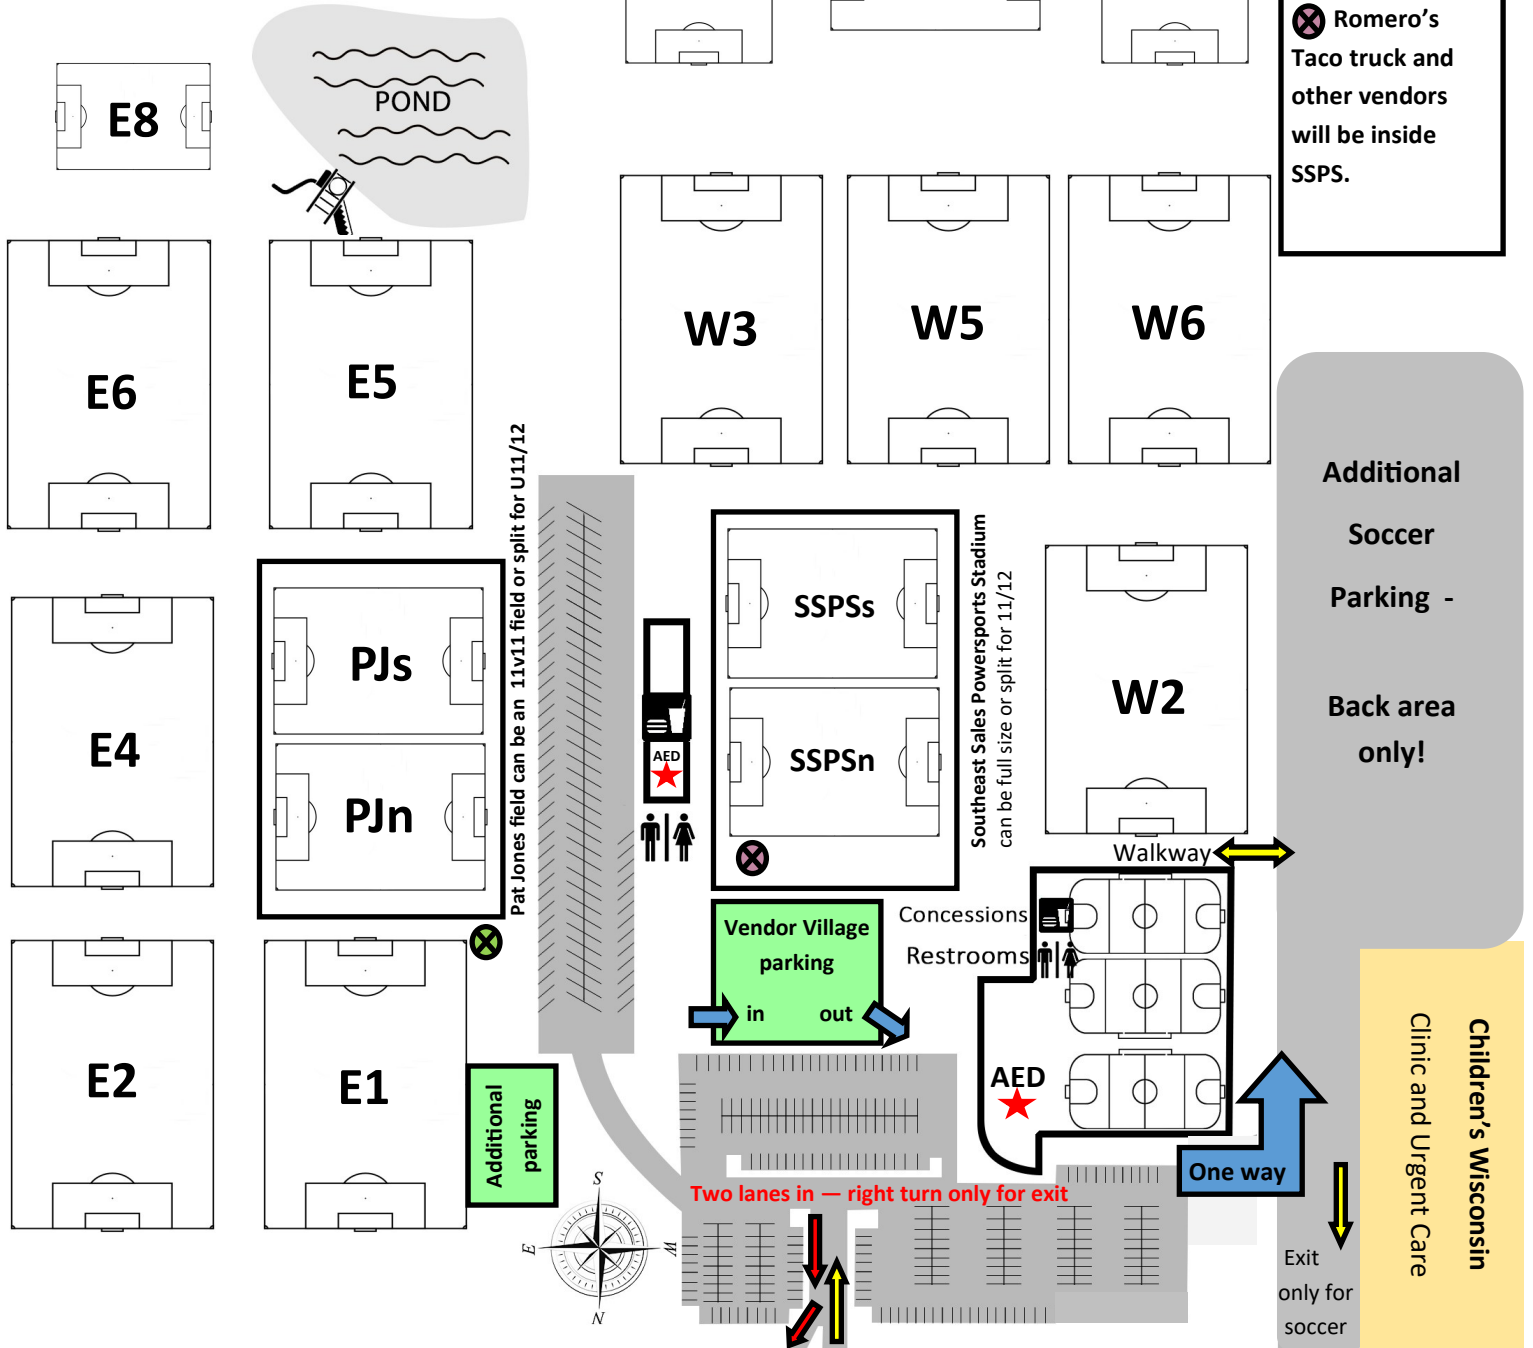

UIHLEIN SOCCER PARK

Pepsi Cup Field Map

September 5, 6 & 7, 2025

Tournament parking
 \$10 per day/per vehicle or \$15
 for the weekend.
Now accepting cash & cards!

GOOD HOPE ROAD

GOOD HOPE ROAD