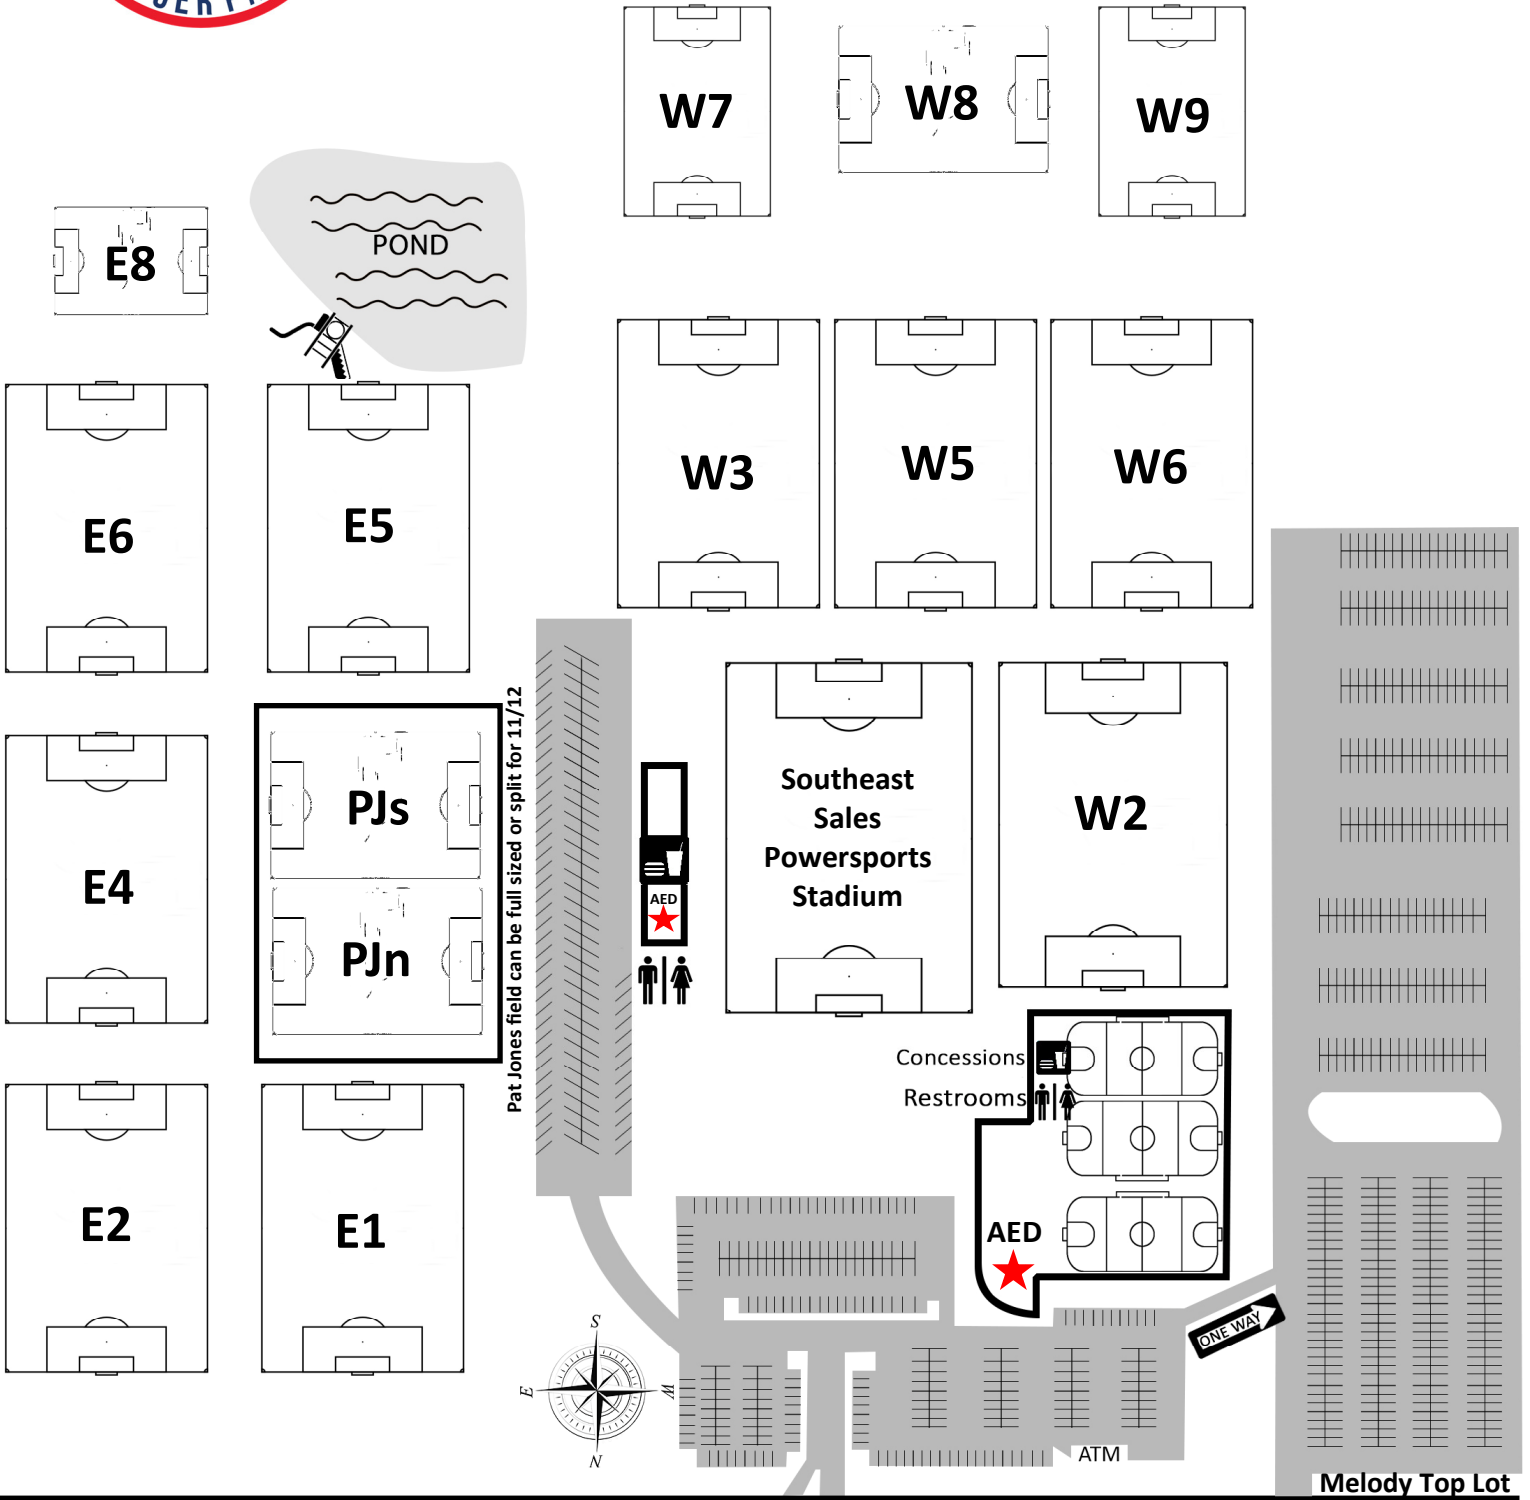

# UIHLEIN SOCCER PARK FIELD MAP

GOOD HOPE ROAD

GOOD HOPE ROAD