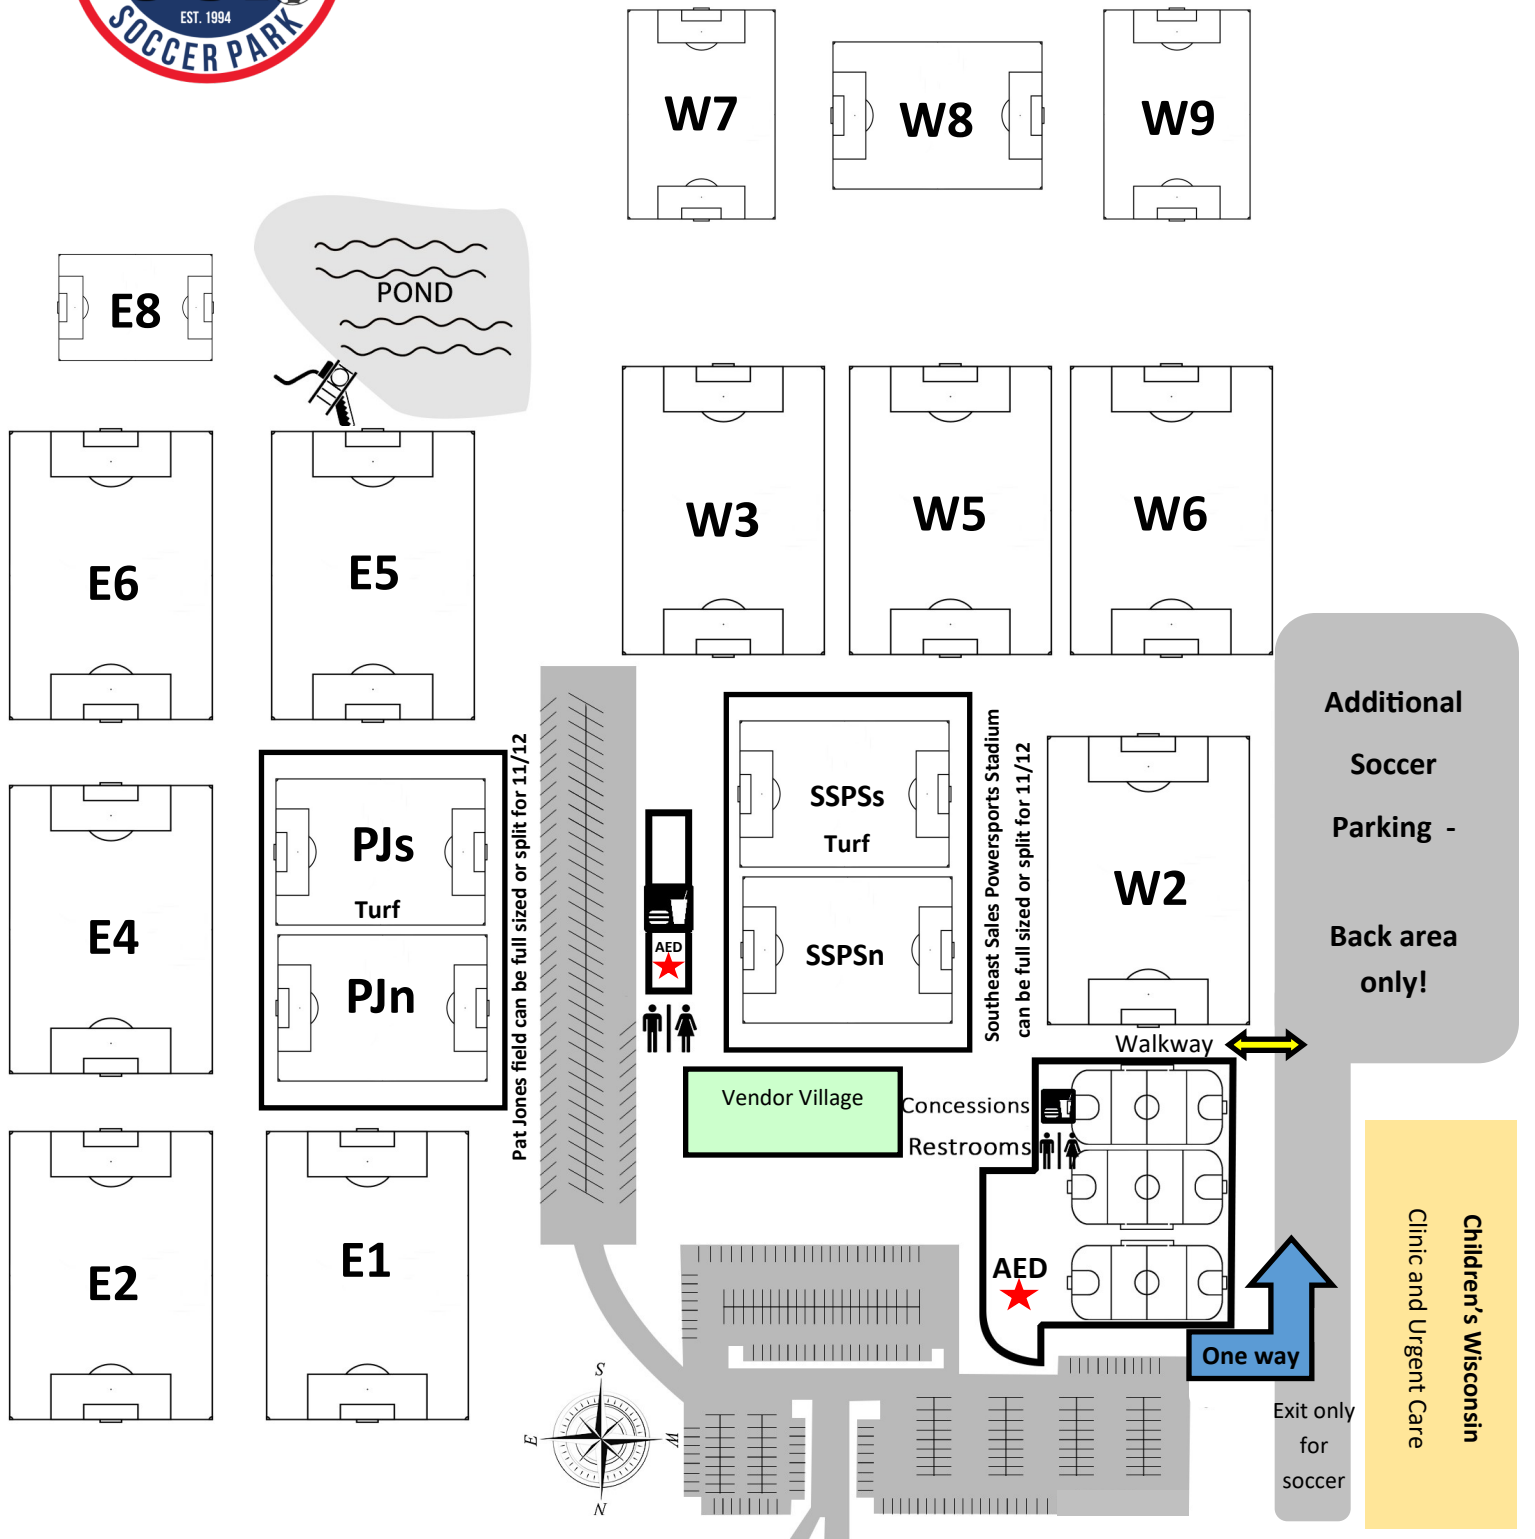

# Uihlein Soccer Park

## Field Map

GOOD HOPE ROAD

GOOD HOPE ROAD